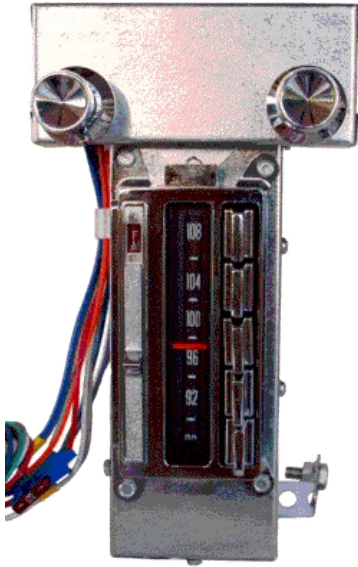

1963-64 Corvette AM/FM Stereo Radio

- 3" depth behind dash
 - 4 x 45 watts RMS output allows up to 180 watts of audio power
 - Analog controls look and feel like the original radio
 - Correct knobs
 - All controls easily accessible. Volume, Bass, Treble, Balance, Fader and Tuning from original-looking controls
 - 10 Presets (5AM & 5 FM)
 - RCA jacks provided for MP3, CD player or satellite radio
 - Digitally tuned AM/FM/Stereo front end provides stable, high quality reception
 - Uses original antenna
-
- 7/16" shafts on controls for mounting (same size and thread as original shafts)
 - Chrome plated die cast nose piece, band selector bar and pushbuttons look all original
 - Slide-bar duplicates action of original (slide the bar UP and the AM dial is displayed; slide the bar DOWN and the FM dial is displayed)
 - Memory retention for pushbuttons and user settings more than 40 years
 - Digitally tuned AM/FM/Stereo front end provides stable, high quality reception
 - European channel spacing available