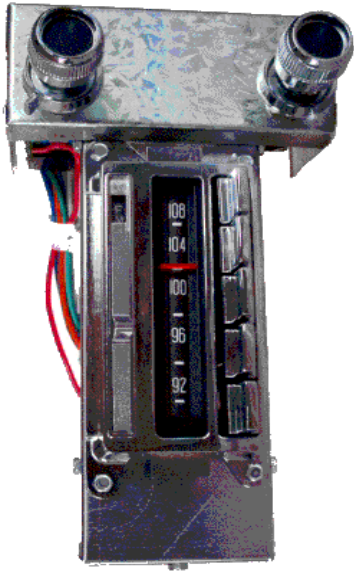

## 1966 Corvette AM/FM Stereo Radio

- 3" depth behind dash
  - 4 x 45 watts RMS output allows up to 180 watts of audio power
  - Analog controls look and feel like the original radio
  - Correct knobs
  - All controls easily accessible. Volume, Bass, Treble, Balance, Fader and Tuning from original-looking controls
  - 10 Presets (5AM & 5 FM)
  - RCA jacks provided for MP3, CD player or satellite radio
  - Digitally tuned AM/FM/Stereo front end provides stable, high quality reception
- Uses original antenna
  - 7/16" shafts on controls for mounting (same size and thread as original shafts)
  - Chrome plated die cast nose piece, band selector bar and pushbuttons look all original
  - Slidebar duplicates action of original (slide the bar UP and the AM dial is displayed; slide the bar DOWN and the FM dial is displayed)
  - Memory retention for pushbuttons and user settings more than 40 years
  - Digitally tuned AM/FM/Stereo front end provides stable, high quality reception
  - European channel spacing available
  -