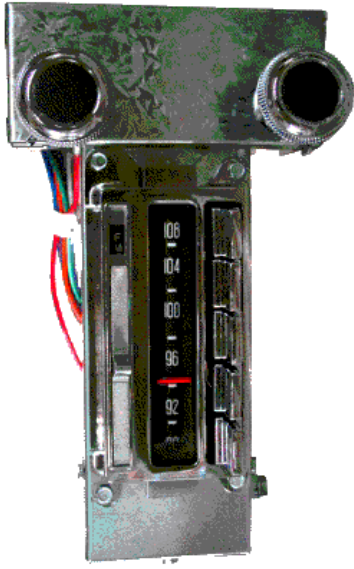

1967 Corvette AM/FM Stereo Radio

- 3" depth behind dash
 - 4 x 45 watts RMS output allows up to 180 watts of audio power
 - Analog controls look and feel like the original radio
 - Correct knobs
 - All controls easily accessible. Volume, Bass, Treble, Balance, Fader and Tuning from original-looking controls
 - 10 Presets (5AM & 5 FM)
 - RCA jacks provided for MP3, CD player or satellite radio
 - Digitally tuned AM/FM/Stereo front end provides stable, high quality reception
- Uses original antenna
 - 7/16" shafts on controls for mounting (same size and thread as original shafts)
 - Chrome plated die cast nose piece, band selector bar and pushbuttons look all original
 - Slide-bar duplicates action of original (slide the bar UP and the AM dial is displayed; slide the bar DOWN and the FM dial is displayed)
 - Memory retention for pushbuttons and user settings more than 40 years
 - Digitally tuned AM/FM/Stereo front end provides stable, high quality reception
 - European channel spacing available